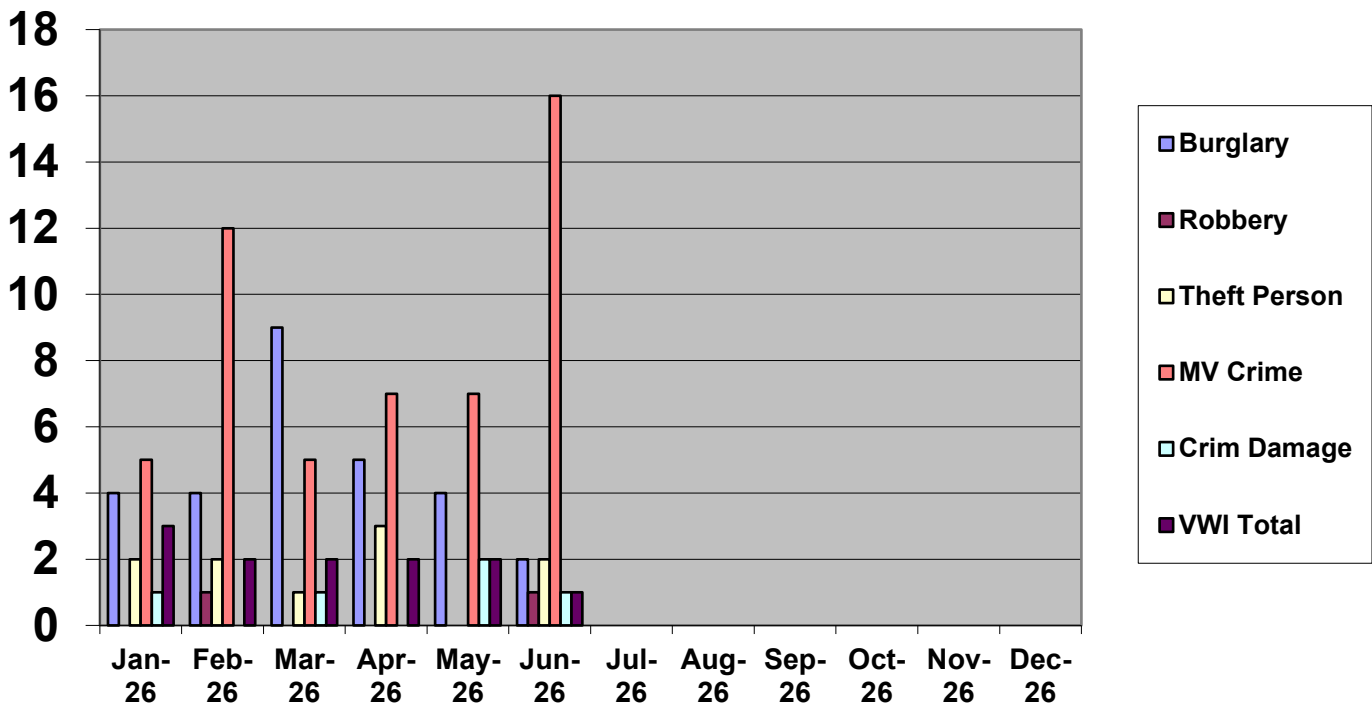

MV = Motor Vehicle Crime
VWI = Victim With Injury (Assault)