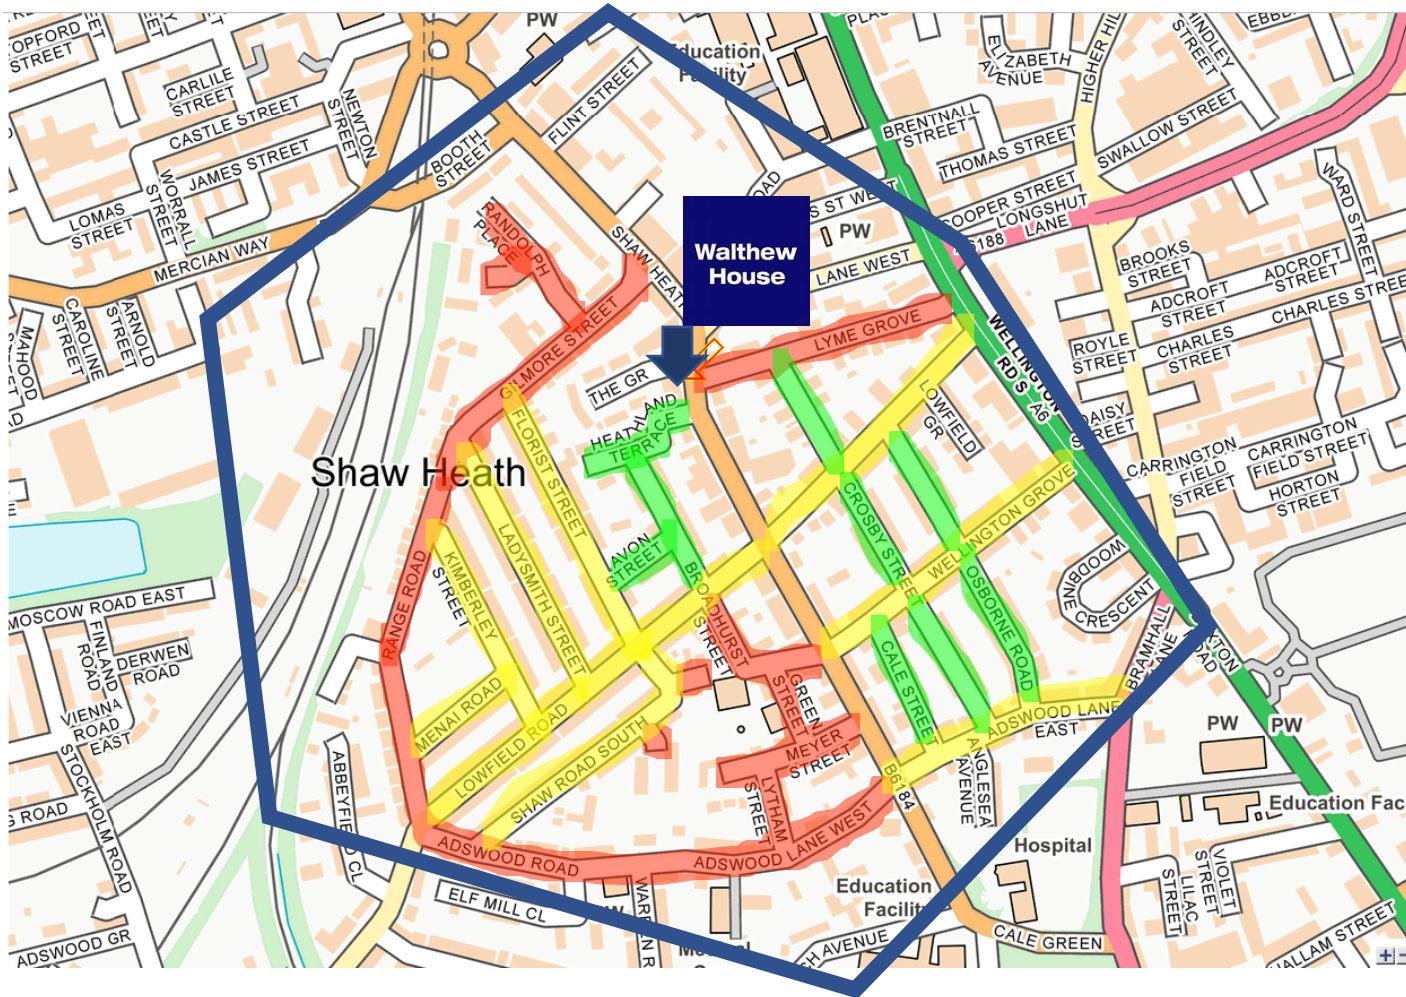

Parking Map

KEY

-  Cannot park here
-  Can park but is busy
-  Good parking

Please note that on Green and yellow streets there are **RESIDENTS ONLY PARKING** restrictions, this is usually on one side of the road only, look for signage. All streets within the blue border are no more than 5 minutes' walk from Walthew